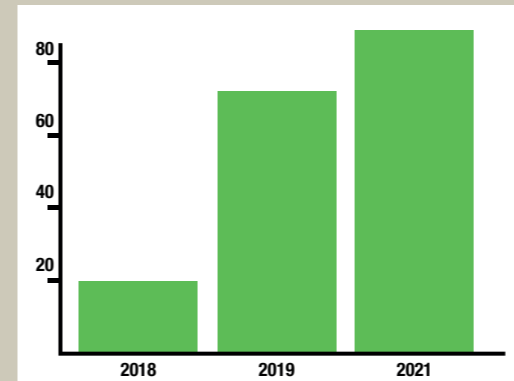

"In our democracy many people have not had representation at a city council level. The Conservative and Labour councillors need shaking up. Please consider voting Green in Portswood on May 5th."

"I would like to thank Katherine for organising the Crime Prevention evening with the local police force following multiple property thefts in the area. In addition, she coordinated the petition to get a 20mph speed limit along the road. I see that she organises regular litter picks locally. She comes across as an energetic campaigner and hope to see her elected to represent our ward."

Steve McNally, local resident

YOU DECIDE

GREENS ARE ON THE UP IN THE SOUTH EAST!

In the South East of England, Greens have recently quadrupled their numbers of councillors, with Hampshire's first Green Councillor being elected in Horndean in September 2021.